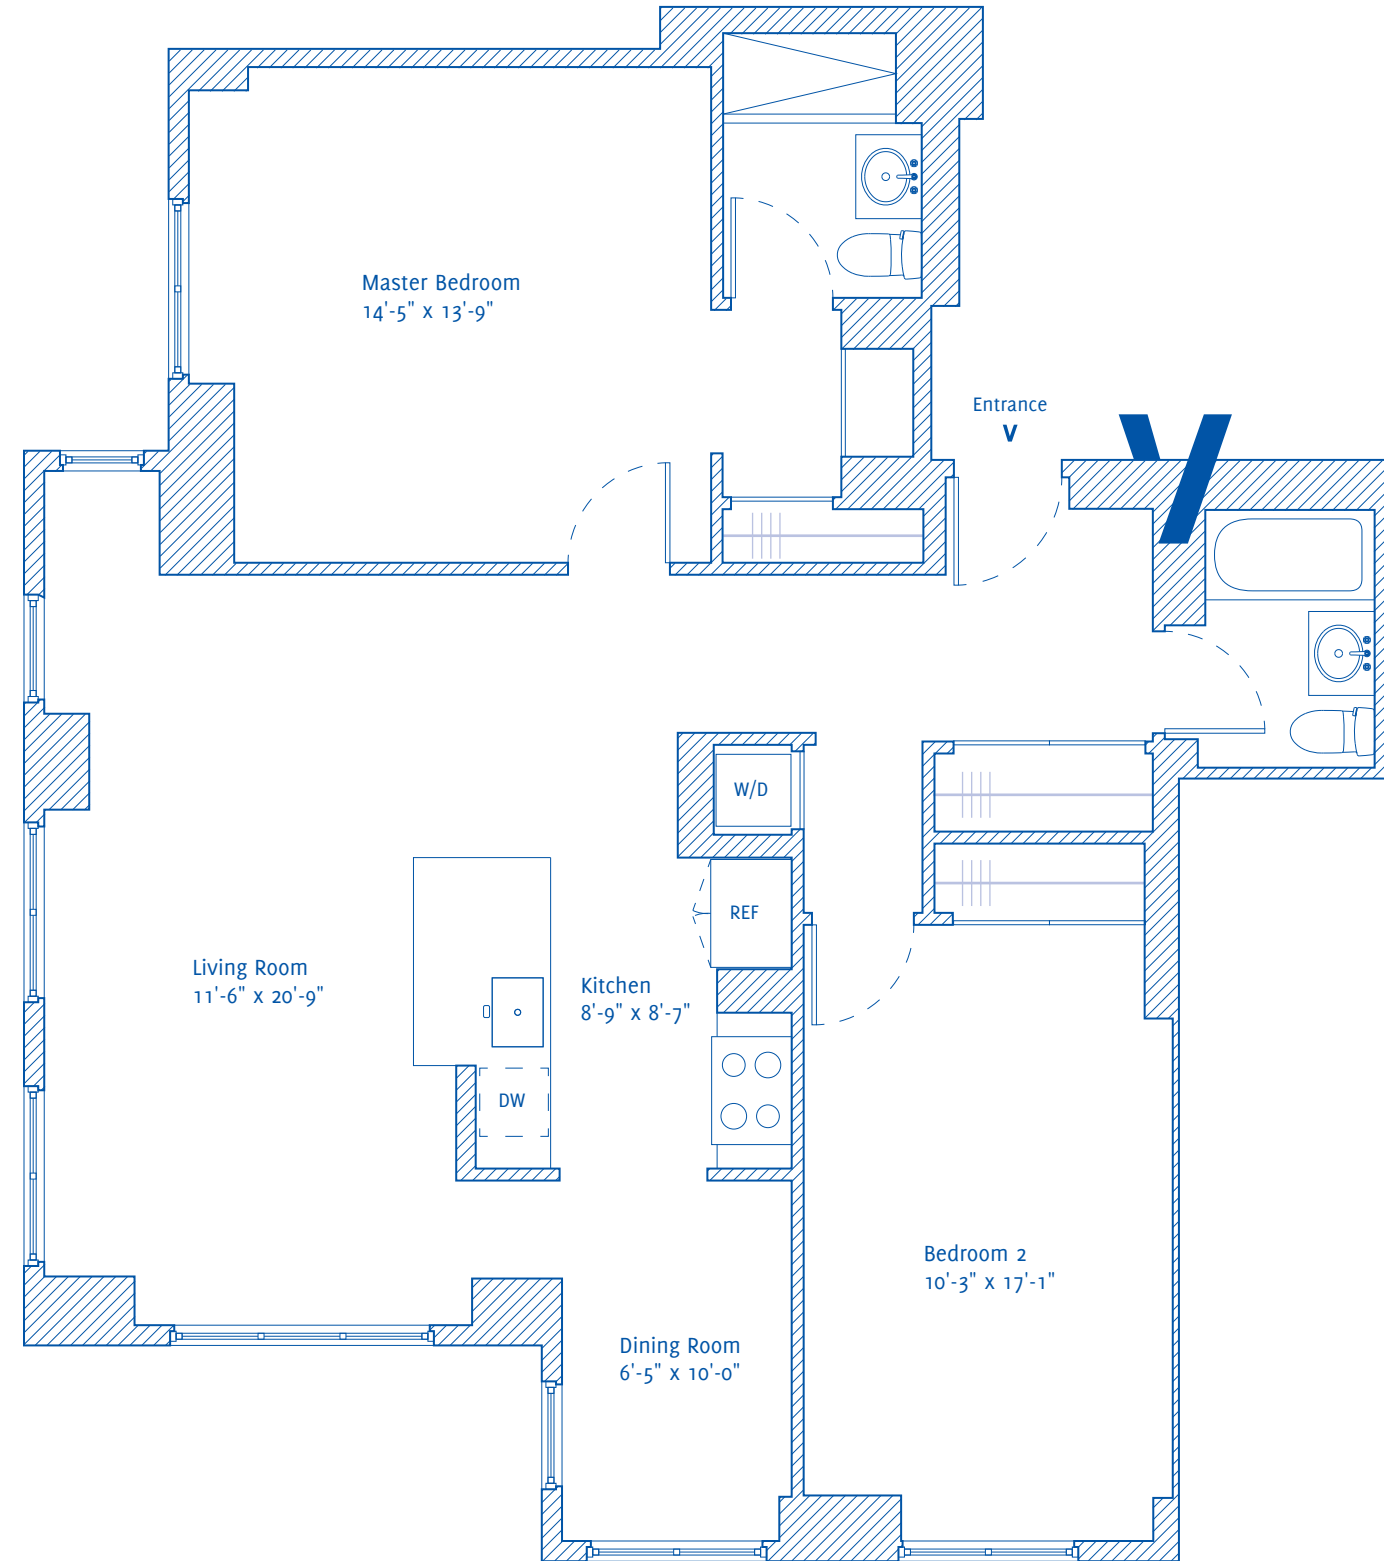

RESIDENCE B FLOORS 3 - 16

2 Bedrooms
2 Bathrooms
1,190 sq ft / 110 sq m²

Scale: 3/16" = 1'-0"

0' 1' 3' 7'