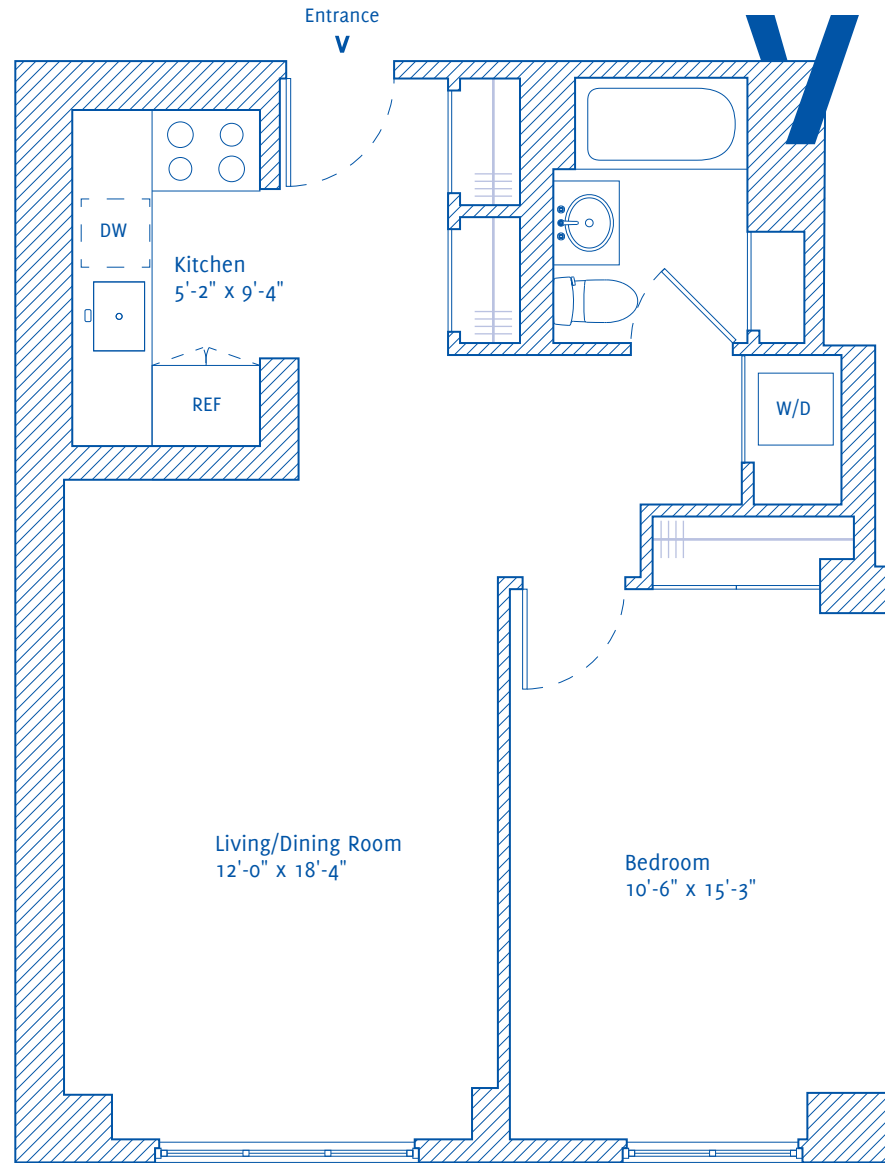

RESIDENCE D FLOORS 3 - 16

1 Bedroom

1 Bathroom

685 sq ft / 63 sq m²

Scale: 3/16" = 1'-0"