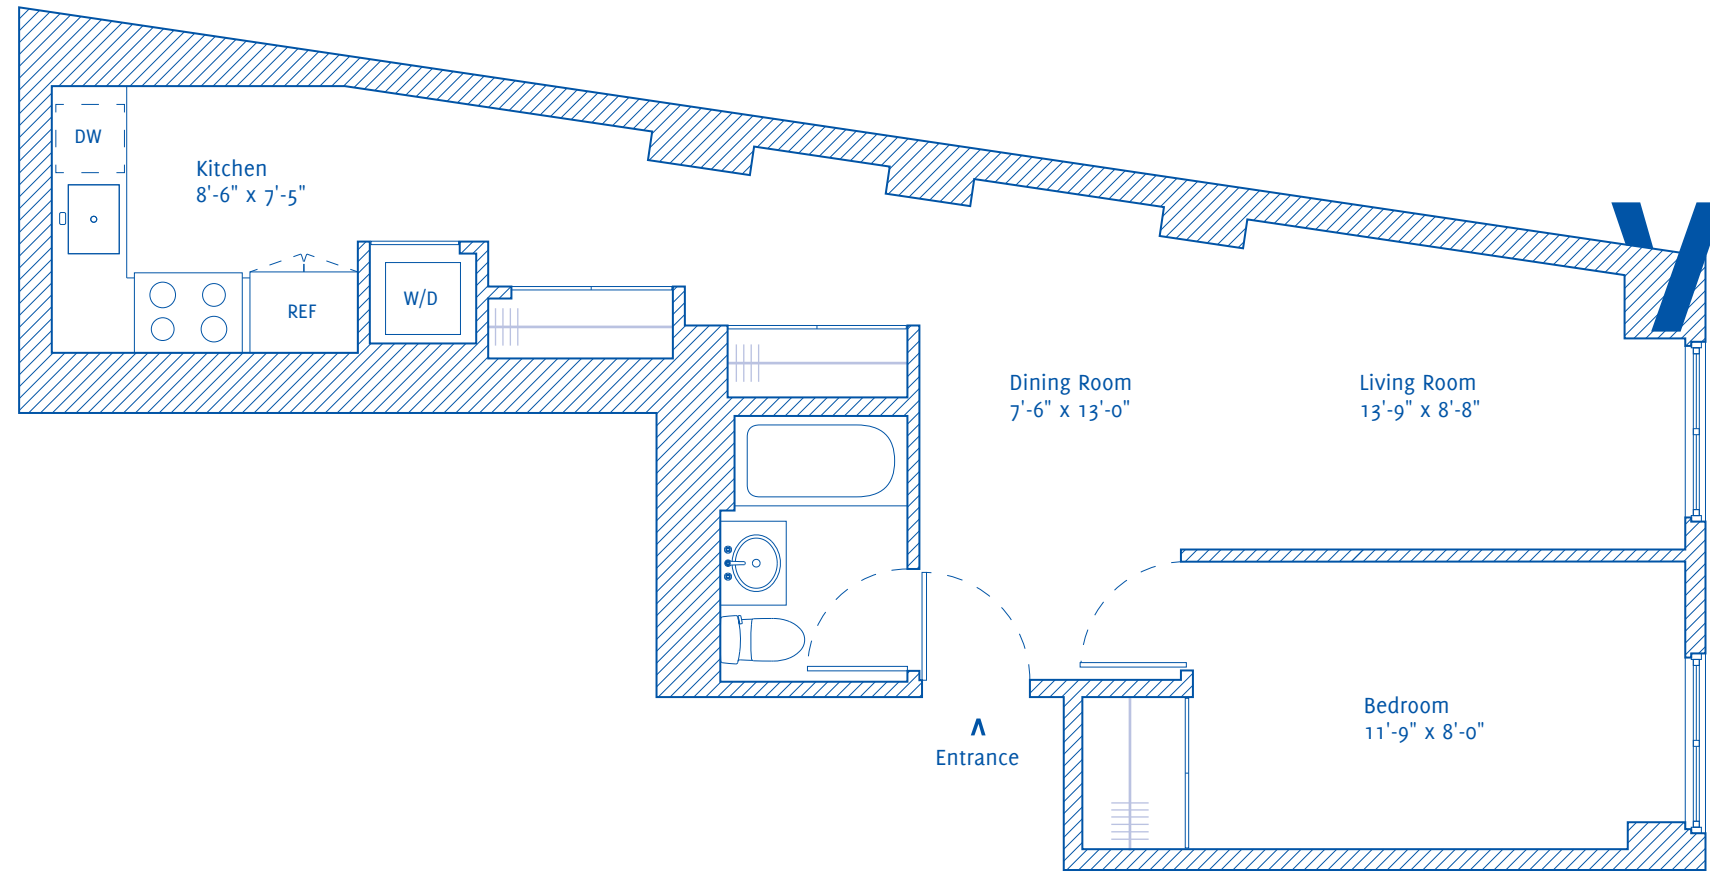

RESIDENCE F FLOORS 3 - 9

1 Bedroom

1 Bathroom

645 sq ft / 59 sq m²

Tunnel Entrance Street

Scale: 3/16" = 1'-0"